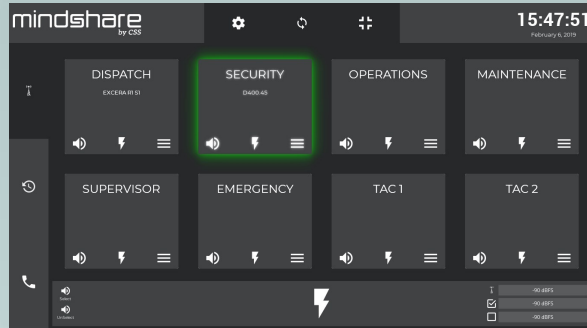

Essential Console

Complete VoIP Dispatch Console Technology

Commercial

Industrial

Utilities

Transportation

Schools

The Mindshare Essential Console System

Mission-Critical Level Quality & Performance specifically designed for Commercial Applications including Dispatch, Security, Operations, Maintenance, Emergency Services

Multiple additional feature-rich items including:

Essential Console

Essential Operator Screen

Customizable
Linux Environments
Multi-Channel Audio
Multi-Function Instant Recall
Cross-Patch
Simulcast
ANI

Essential Console Processor

Complete Dispatch Workstation
No Separate PC Required
Compact Size 5.4" x 4" x 2"
USB Headset/Desk Microphone
Four USB 3.0 Ports
Two GbE Ports
Solid State Drive
Fanless System w/ Integrated Processor

Mindshare Radio Interfaces

CONTROL STATION

- Tone / E&M
- Serial
 - ◆ Kenwood
 - ◆ Icom
 - ◆ EFJohnson
 - ◆ Tait
 - ◆ MOTOTRBO
 - ◆ Hytera\
 - ◆ MDC1200 / Fleetsync Signaling

DIRECT SYSTEM

- P25 (CSSI/DFSI)
- NXDN (NEXEDGE/*IDAS)
- *DMR (AIS)
- PTTtoC
- T1 Passport Interface